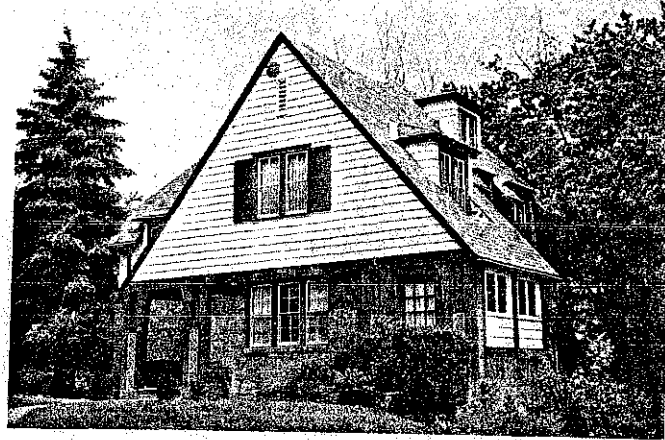

MT. LEBANON

#788 Price 34,900

Address 65 Ordale Blvd.

Owner-Phone Jerome X. Oltman 563-6276

Address

Tenant-Phone

Move & Poss.

Mtge. Info. Mt. Leb. Fed. 18,000-5-1/4%

Wash, D. C.

Listed By W. M. Hall (Drum) 66066

NOT RESTRICTED (Owner)

Outside of house to be painted.

Type & Const. 2-1/2 Sty. English Brk.
Schools Markham-Mellon-St. Thos. More
Trans Wash. Rd. bus

Lot Size 60x200 app.